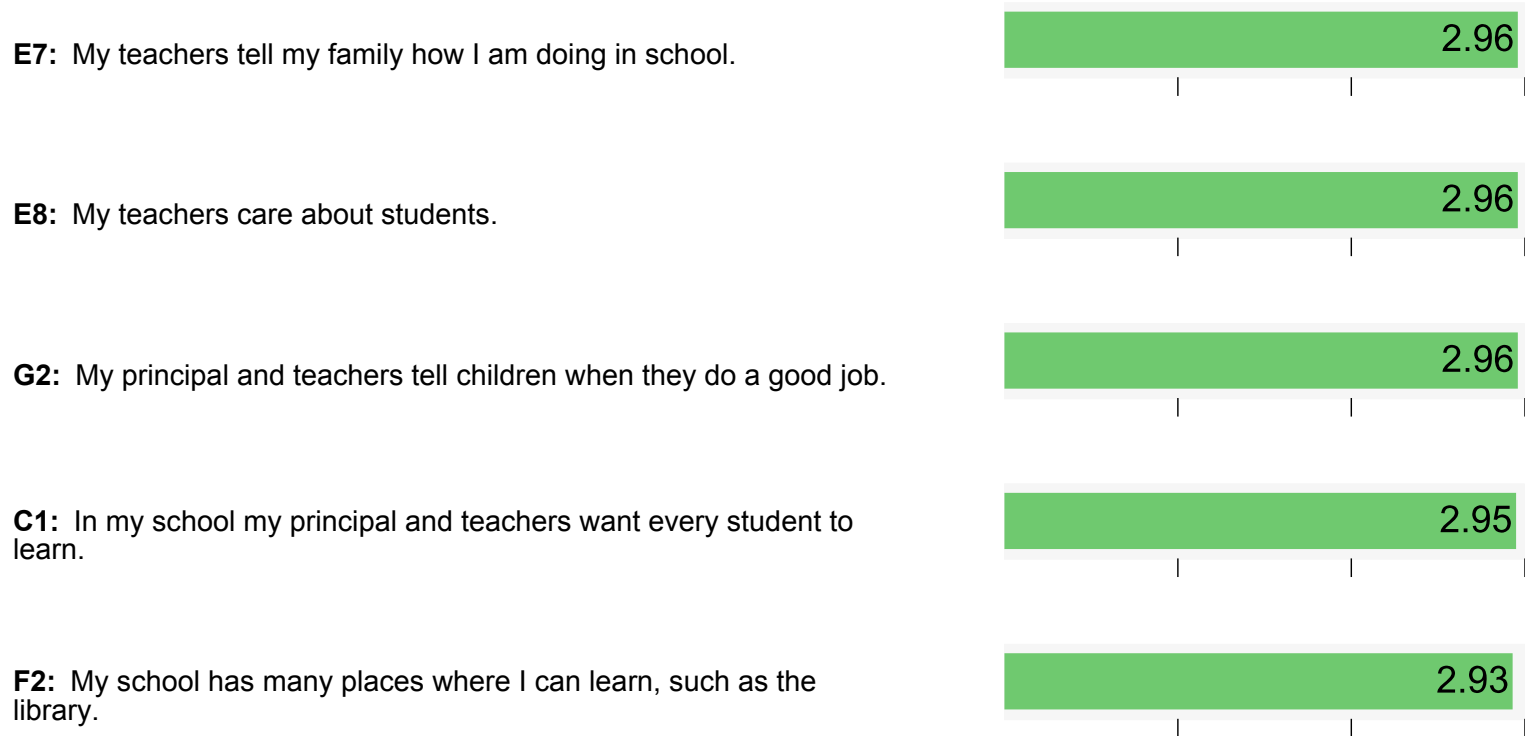

AdvancED Certified Content

Highest Scoring Items